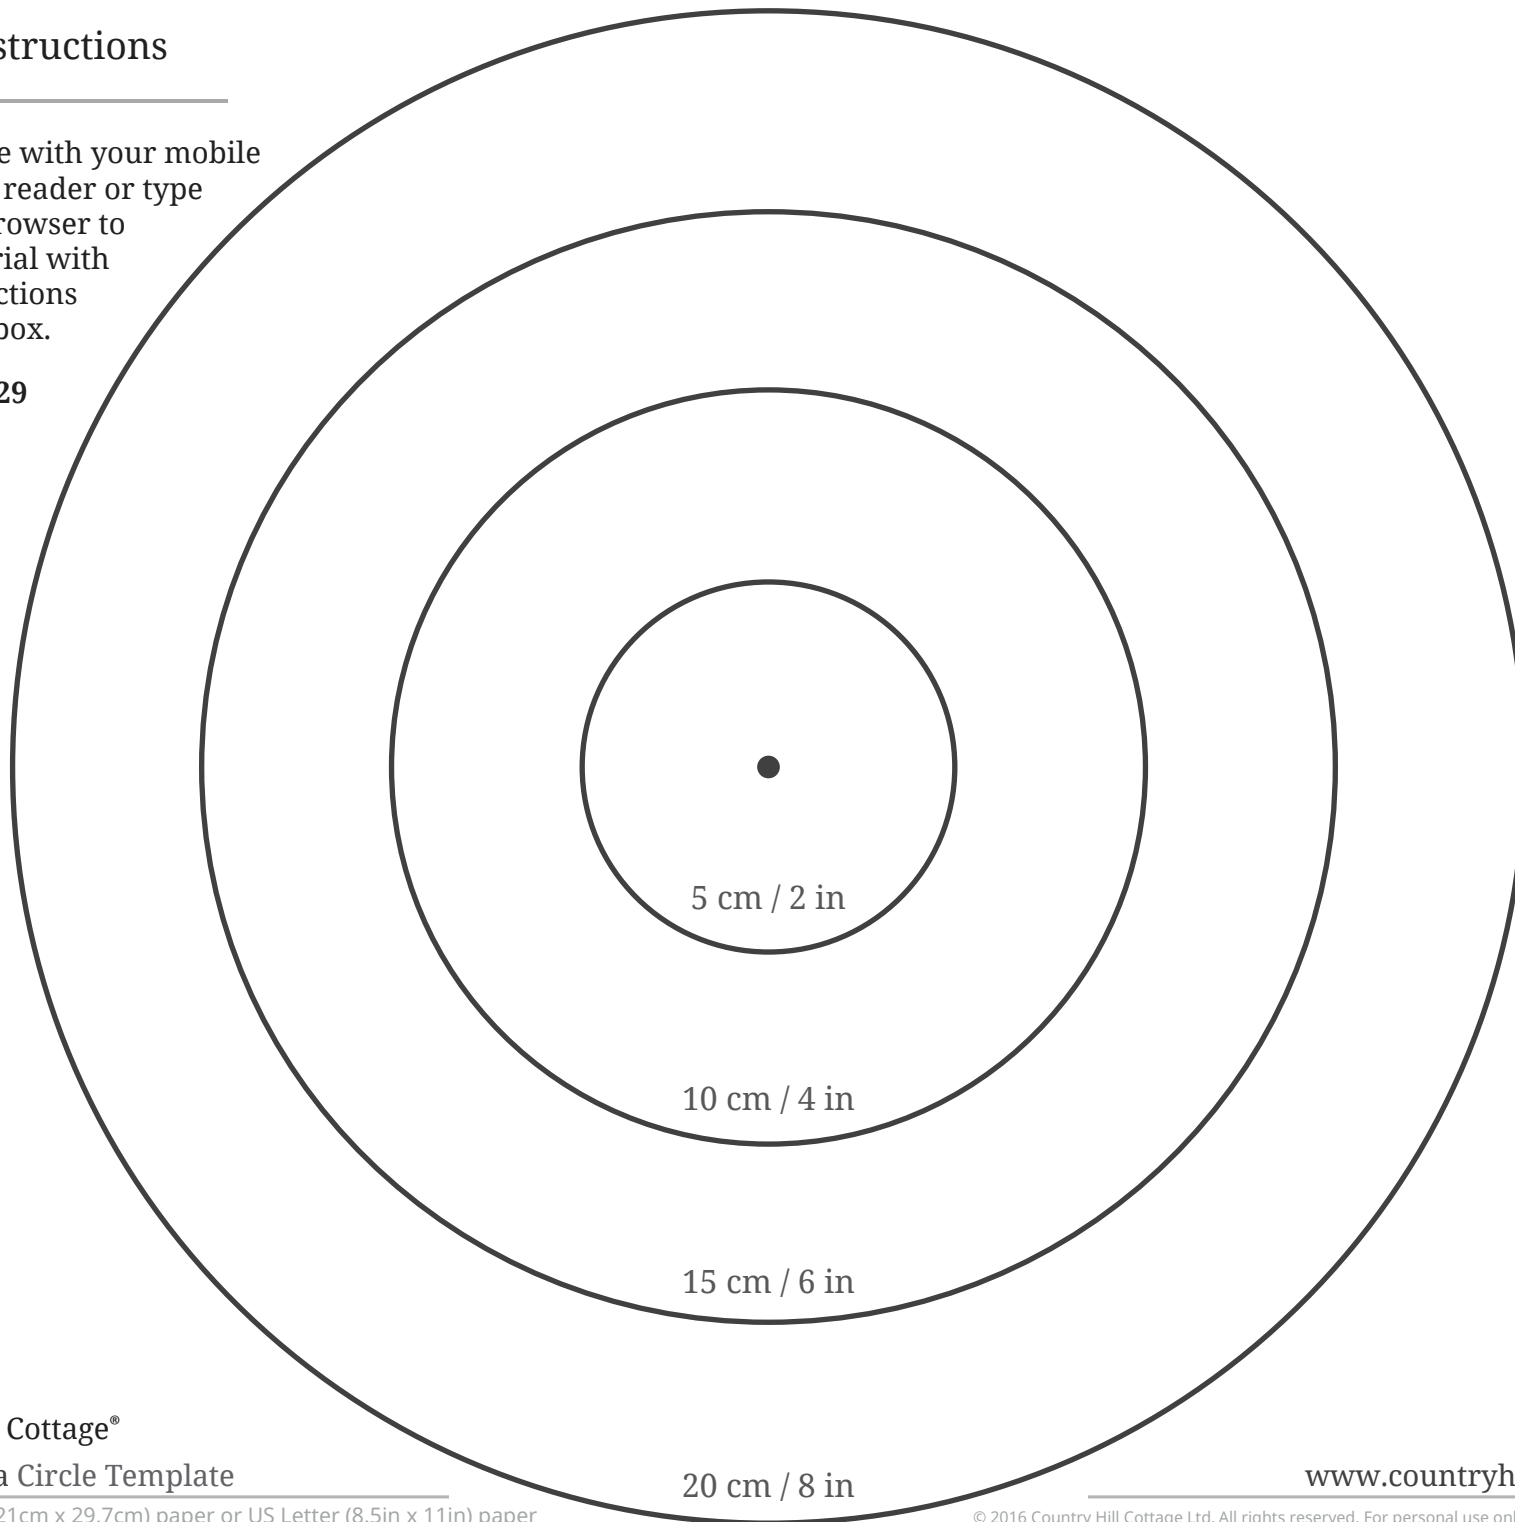

Assembly Instructions

Scan the QR code with your mobile device's QRcode reader or type the link into a browser to see a video tutorial with assembly instructions of this cake gift box.

chcotta.ge/bl0029

Country Hill Cottage®

Paper Dahlia Circle Template

Print on DIN A4 (21cm x 29,7cm) paper or US Letter (8.5in x 11in) paper

20 cm / 8 in

www.countryhillcottage.com

© 2016 Country Hill Cottage Ltd. All rights reserved. For personal use only, not for commercial use.