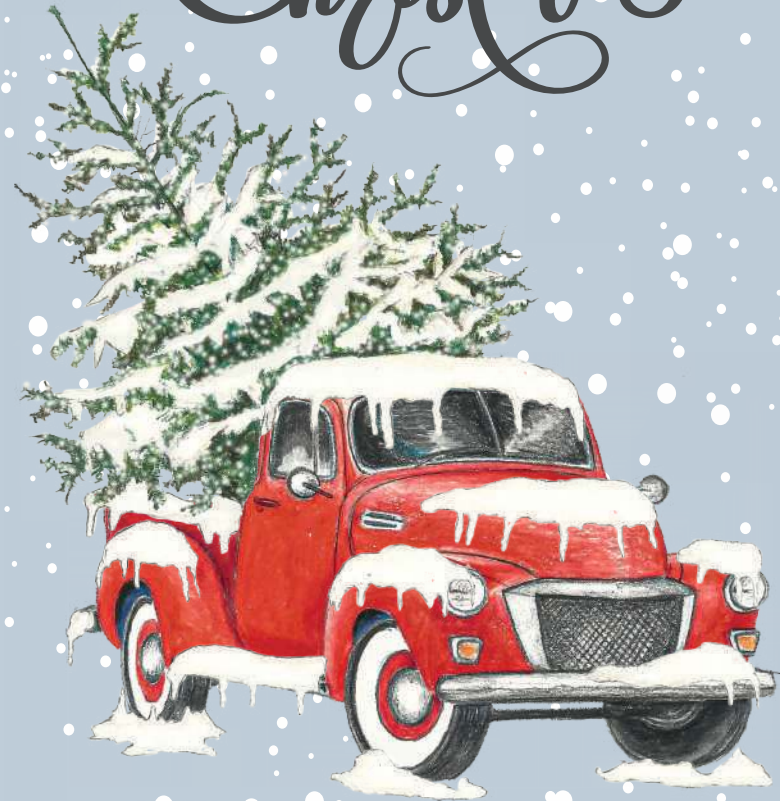

Merry
Christmas

Christmas Truck (5 x 7 in / 12.7 x 17.8 cm)

Country Hill Cottage®

www.countryhillcottage.com

Print on A4 (21cm x 29,7cm) paper or letter size (8.5in x 11in) paper

© 2019 Country Hill Cottage Ltd. All rights reserved. For personal use only, not for commercial use.